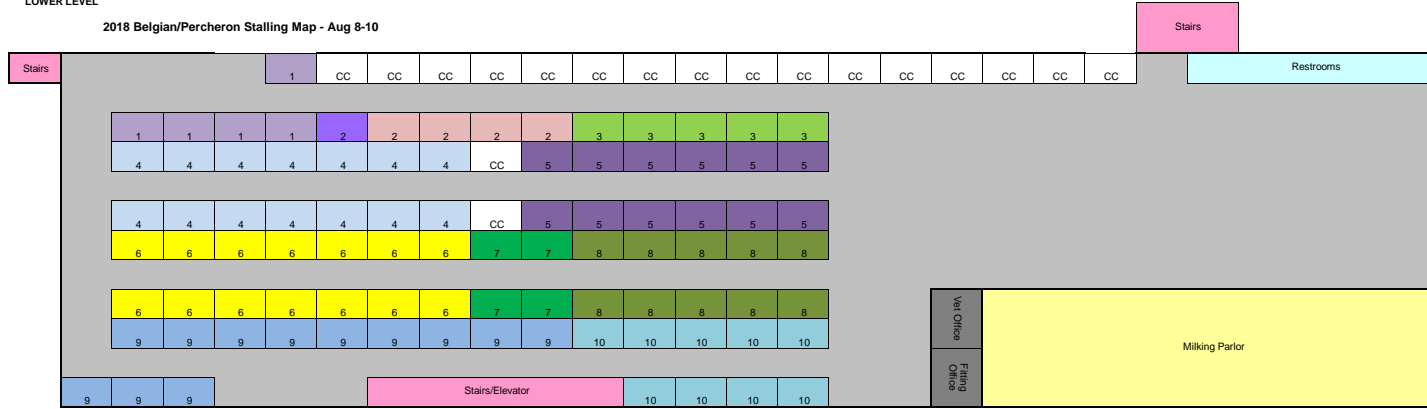

Wisconsin State Fair Park
Double Decker Barn

LOWER LEVEL