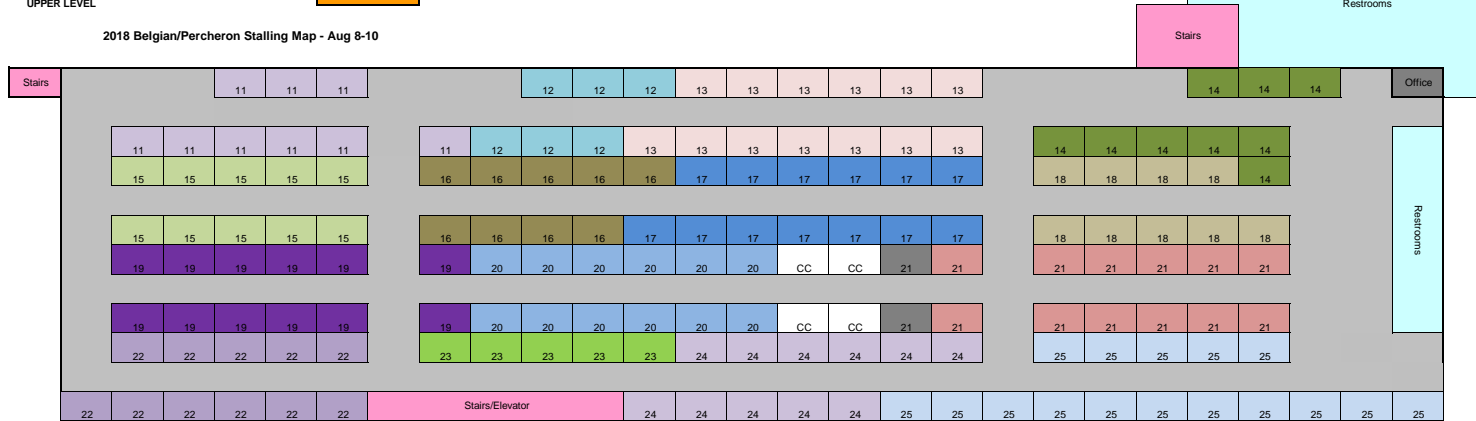

Wisconsin State Fair Park
Double Decker Barn

LOWER LEVEL

EXHIBITOR MAP KEY

1- Reysen - 5	7- Knepp - 4 stalls
2- Freitag - 5 stalls	8- Ronis - 10 stalls
3- Feldhusen - 5 stalls	9- Heier - 12 stalls
4- Josephson - 14 stalls	10- Zube - 9 stalls
5- Doyte - 12 stalls	
6- Klinger - 14 stalls	

Wisconsin State Fair Park
Double Decker Barn

UPPER LEVEL

EXHIBITOR MAP KEY