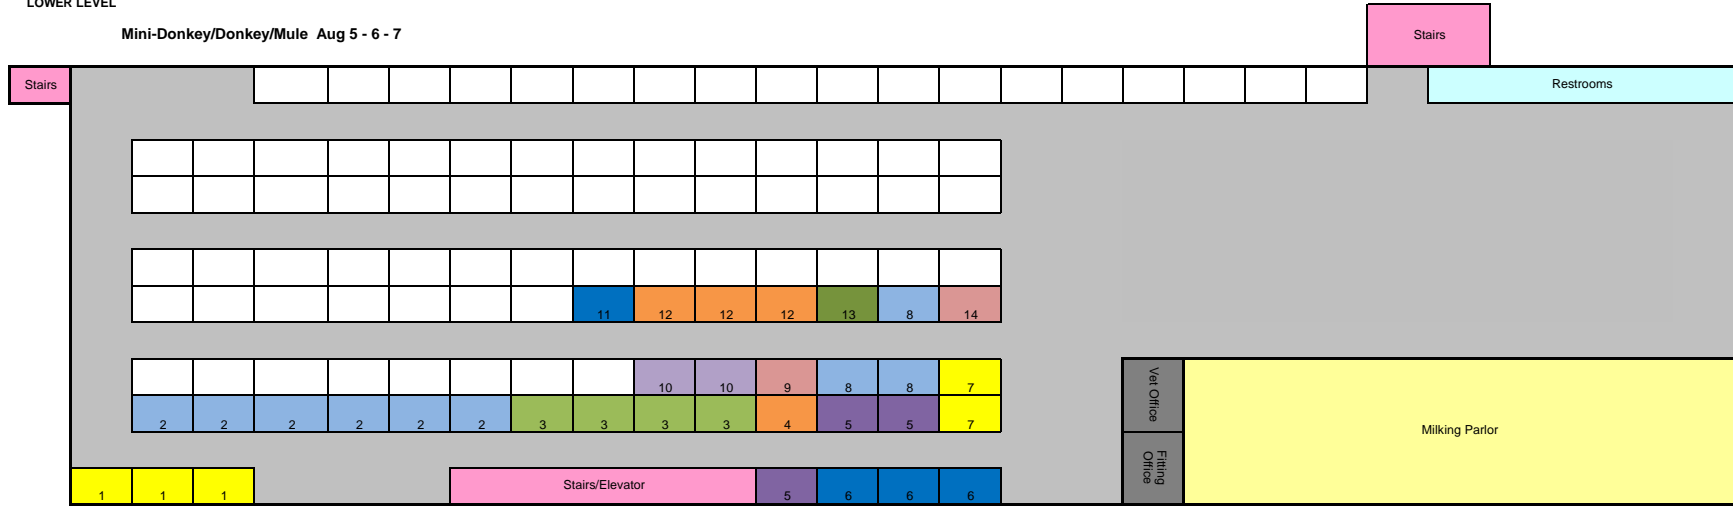

Wisconsin State Fair Park
Double Decker Barn

LOWER LEVEL

Mini-Donkey/Donkey/Mule Aug 5 - 6 - 7

Exhibitor Stalling Key

- | | |
|-------------|---------------|
| 1 Pegelow | 12 Jazdzewski |
| 2 Crim | 13 Garton |
| 3 Bakula | 14 Lundquist |
| 4 Marker | |
| 5 Smith | |
| 6 Coussens | |
| 7 Miller | |
| 8 Burdsall | |
| 9 Driver | |
| 10 Gross | |
| 11 Faucette | |