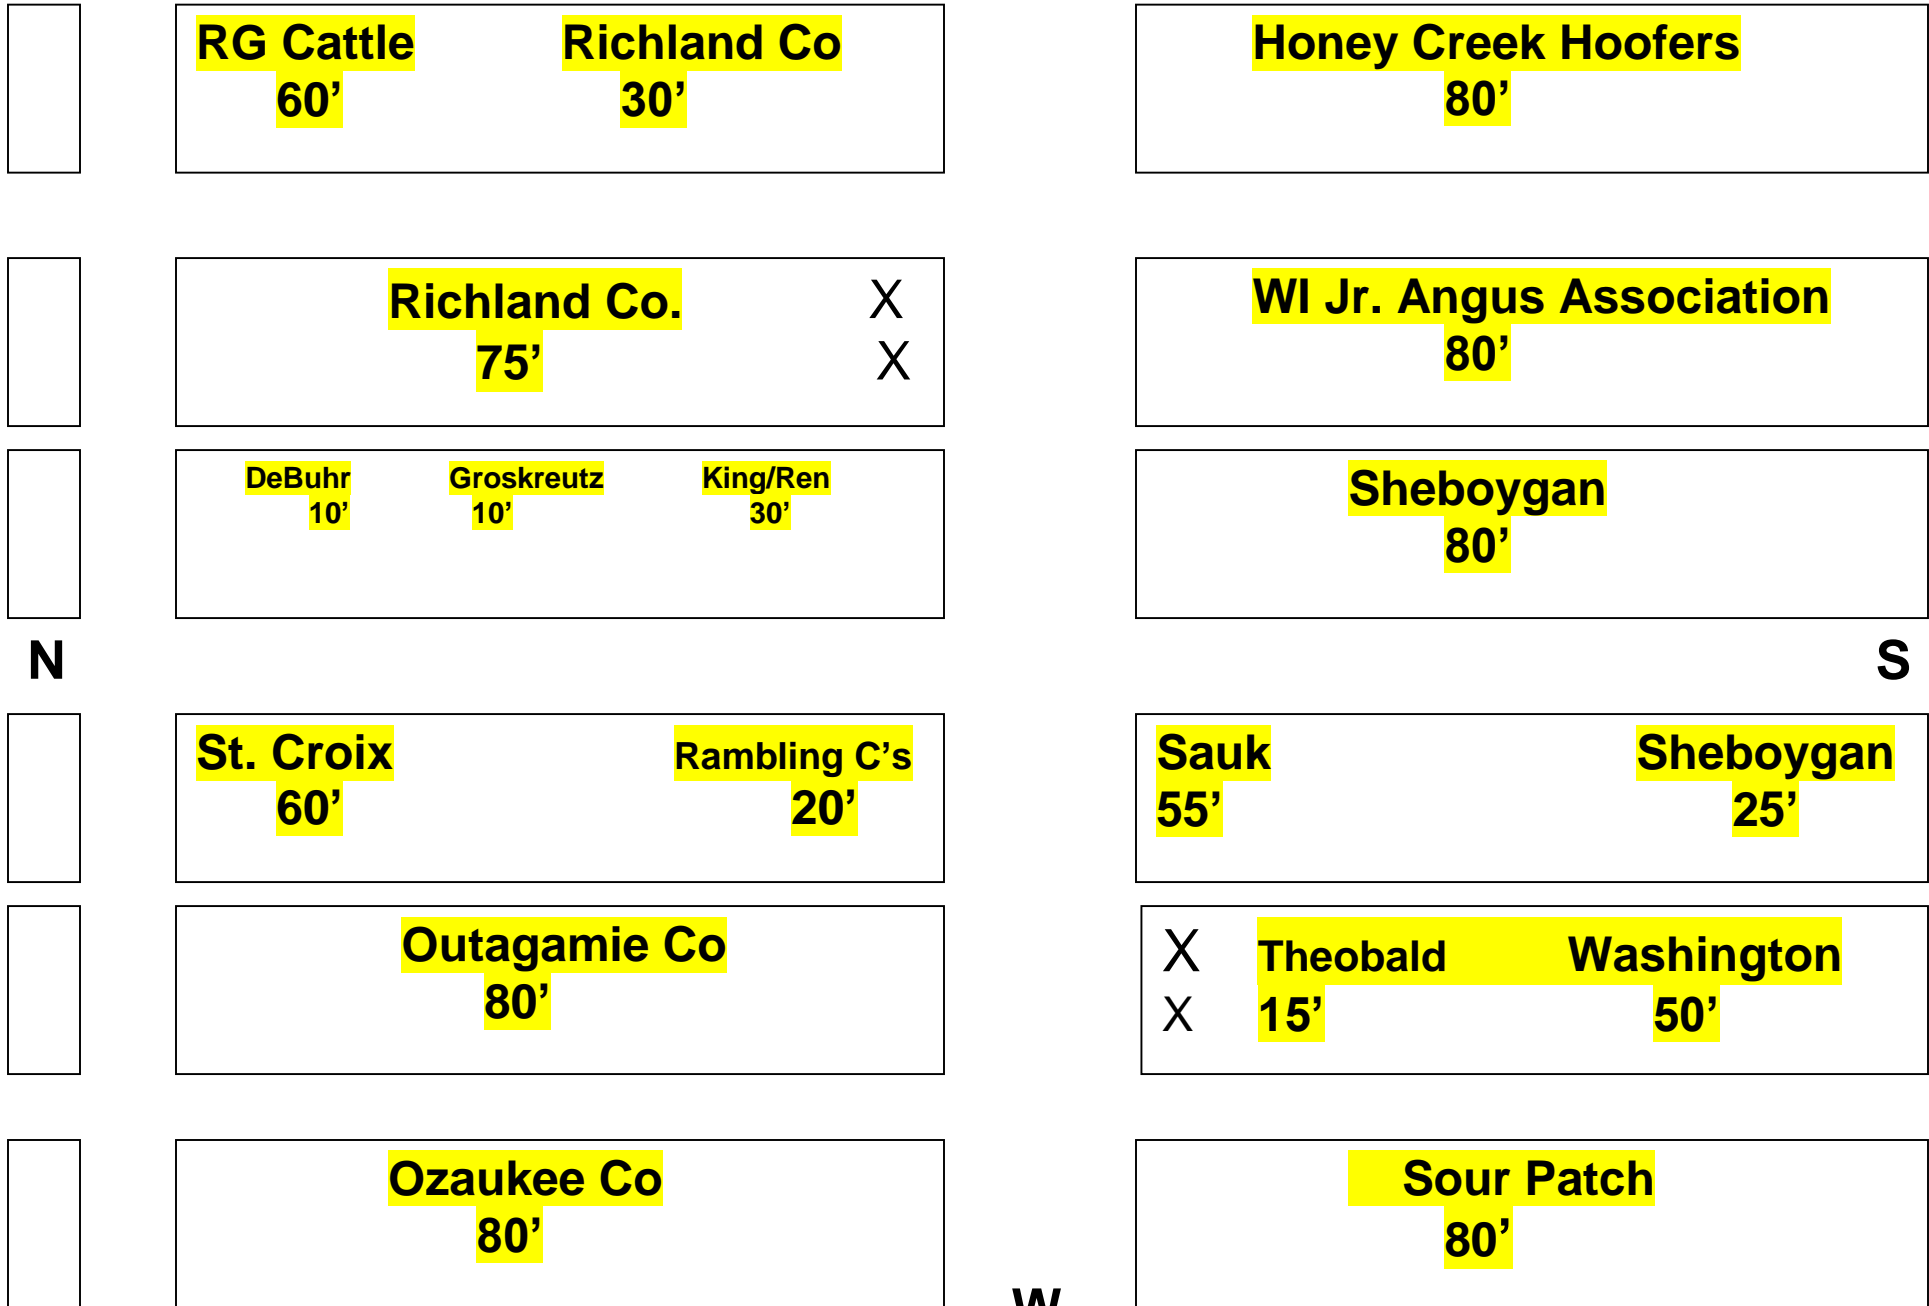

# Barn # 842 – 2022 Wisconsin State Fair Junior Beef Show

W